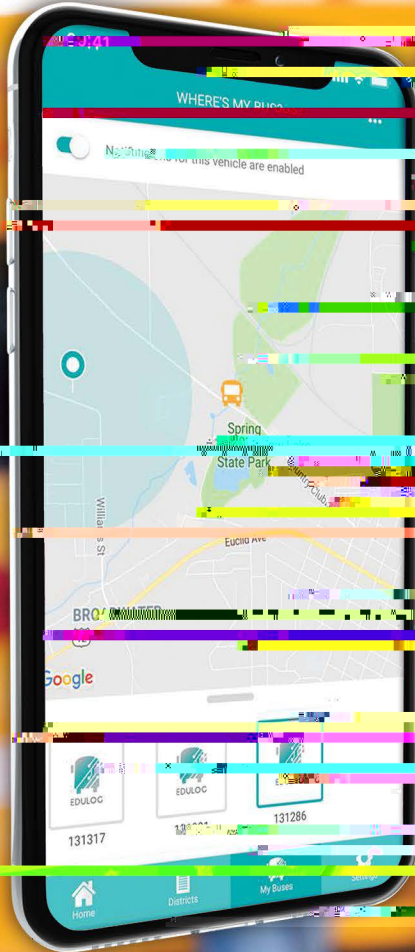

EduLog Parent Portal Lite

UP TO THE MINUTE BUS ARRIVAL

DOWNLOAD

PARENTS FIRST

Parent Bus Tracking

- ▶ Where's my bus?
- ▶ Incoming bus arrival notifications
- ▶ Multiple notification zones

Real Time

Parent Portal Lite lets you track your child's bus in real time. When the bus is within 1 mile of your child's school, you'll receive a notification. You can also create multiple notification zones for your child's bus. These codes can even be created for single-use purposes, such as field trips. With this information, parents feel secure about their child's trip on the school bus!